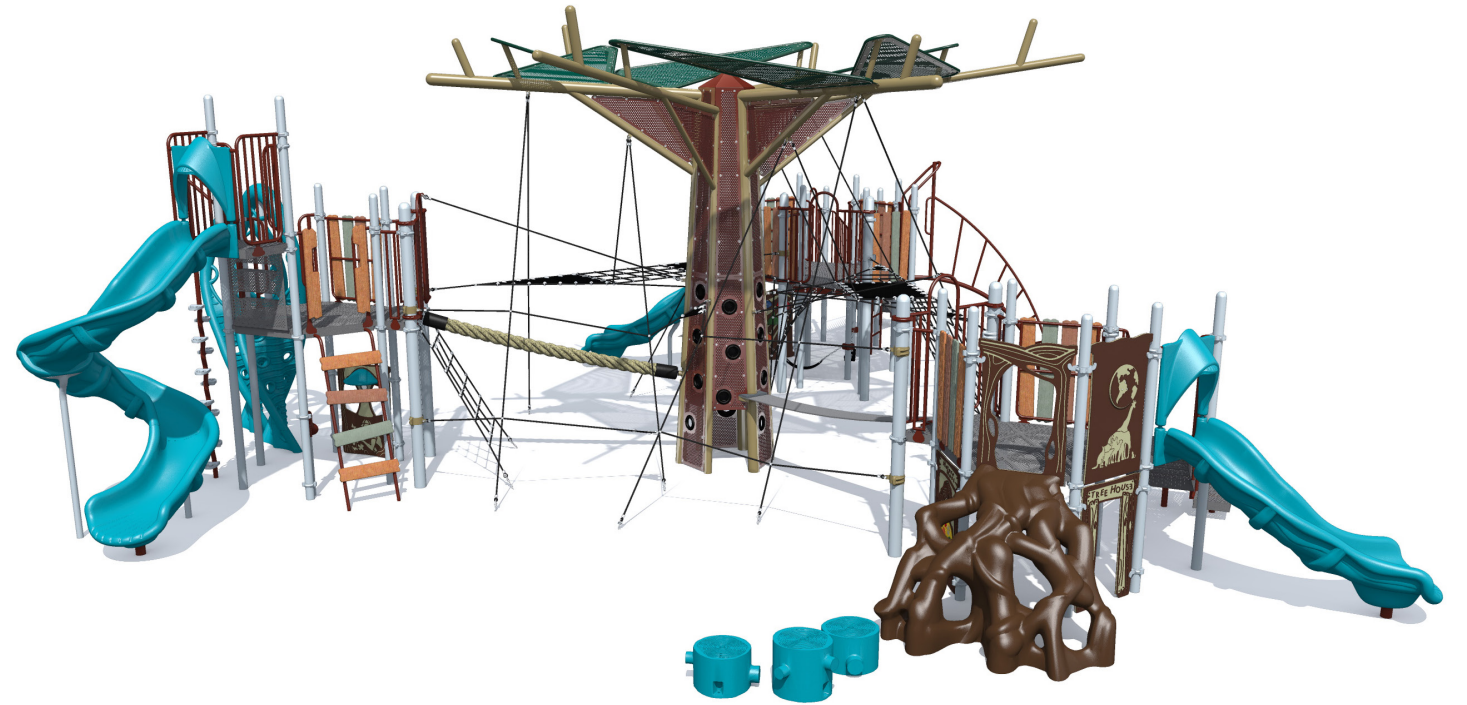

TURNKEY PLAY SOLUTIONS

SELECTION

SHIPPING

CONSTRUCTION

PLAY!

We specialize in providing commercial recreation equipment that kids and families love. Whether you're creating a playground for a city park, housing development, or community center, we'll make your project hassle-free from start to finish.

THE PRICE YOU SEE IS THE PRICE YOU PAY

The pricing in this brochure includes freight, installation, and Engineered Wood Fiber (EWF) surfacing. No other team will work harder to earn and keep your business than we do.

Offers valid through 12/31/2024

PST-TK01
70' X 60' • \$271,600

PST-TK02
62' X 54' • \$223,300

PST-TK03
50' X 42' • \$141,400

PST-TK04
40' X 45' • \$131,000

PST-TK05
38' X 28' • \$78,700

PST-TK06

41' X 34' • \$64,400

PST-TK10

33' X 26' • \$29,500

PST-TK12

24' X 33' • \$10,100

TURNKEY PLAY SOLUTIONS

**PLAYGROUND
SOLUTIONS**
— OF TEXAS —

SELECTION

SHIPPING