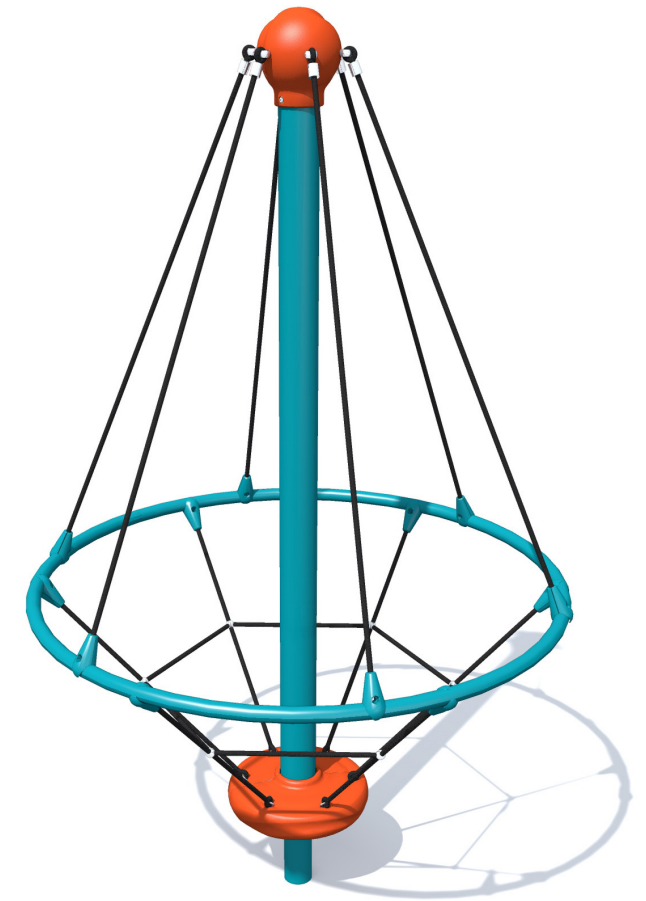

PST-TK07

32' X 29' • \$44,800

PST-TK08

33' X 30' • \$43,900

PST-TK09

30' X 28' • \$33,600

PST-TK11

24x32 • \$13,200

PST-TK10

33' X 26' • \$29,500

PST-TK12

24' X 33' • \$10,100

TURNKEY PLAY SOLUTIONS

**PLAYGROUND
SOLUTIONS**
— OF TEXAS —

SELECTION

SHIPPING