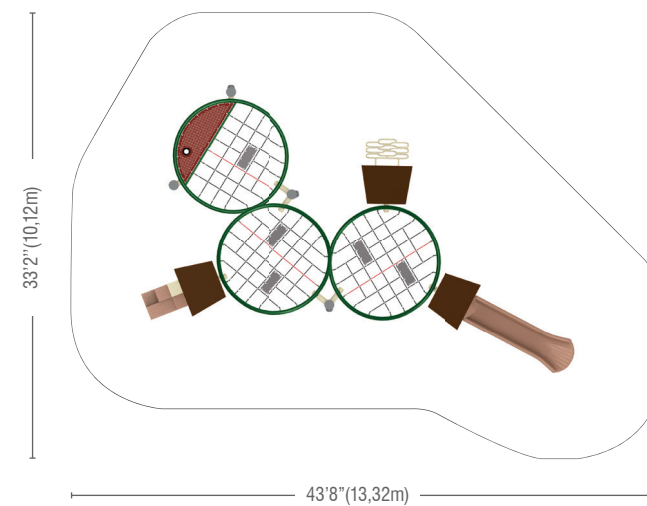

INET-1710 Ages 5-12

INET-1715 Ages 5-12

INET-1735 Ages 5-12

Embrace possibility and free creativity. Connect your infiNET to another compatible playground structure or use the contours of your play space as inspiration for a custom configuration!