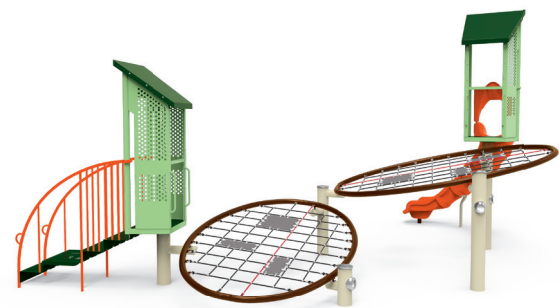

## Find the Perfect Fit

From configurations that support kids of all abilities to options that amp up the challenge level, there's a ready-to-go infiNET structure just for you.

See more views and info at [Playworld.com/infiNET](https://Playworld.com/infiNET)

INET-1710 Ages 5-12

INET-1715 Ages 5-12

INET-1735 Ages 5-12

Embrace possibility and free creativity. Connect your infiNET to another compatible playground structure or use the contours of your play space as inspiration for a custom configuration!