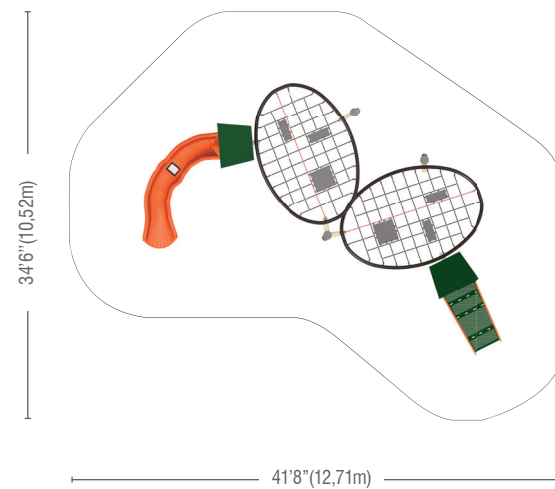

INET-1710 Ages 5-12

INET-1715 Ages 5-12

INET-1735 Ages 5-12

Embrace possibility and free creativity. Connect your infiNET to another compatible playground structure or use the contours of your play space as inspiration for a custom configuration!