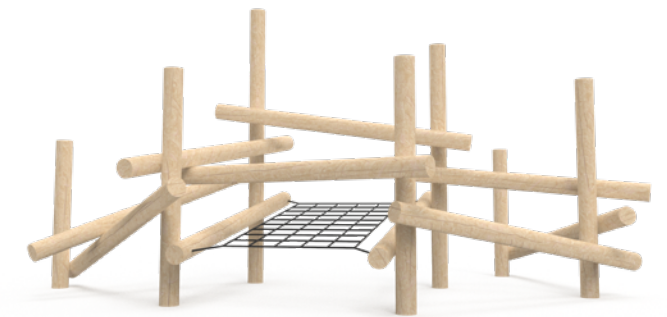

Play the Natural Way

Introducing Timber Stacks: eight towering timber play structures that encourage free play and socialization. Made from durable, environmentally friendly Robinia pseudoacacia (black locust) wood, Timber Stacks are long-lasting and resistant to decay, making it the natural choice for your outdoor play space!

Salem

Timber Stack Options