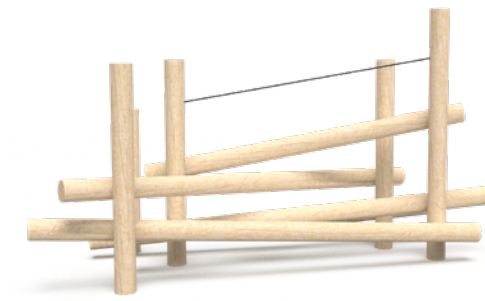

# Play the Natural Way

Introducing Timber Stacks: eight towering timber play structures that encourage free play and socialization. Made from durable, environmentally friendly Robinia pseudoacacia (black locust) wood, Timber Stacks are long-lasting and resistant to decay, making it the natural choice for your outdoor play space!