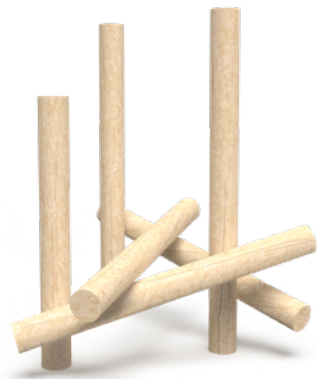

Timber Stack Options

Eugene