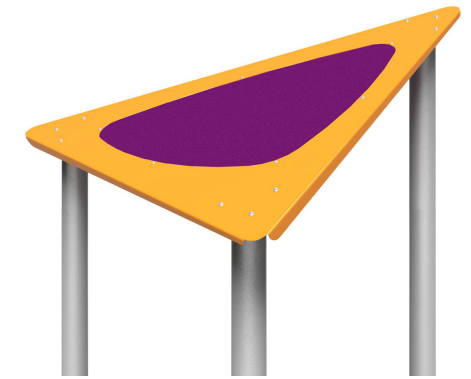

Prism Pass

Prism Pass is the perfect complement to Mighty Descent. It utilizes the space under the slide by creating a colorful maze full of bright panels that encourage social and imaginative play! The snug areas of Prism Pass also create a pleasant cozy space.

Converge

Converge is a new high climbing experience from Playworld! It's more than your average climber—it provides multiple climbing experiences, including net climbing and metal components. Converge gives kids several climbing paths from the ground to both 6' (1.8m) and 8' (2.4m) platforms, from ground to deck or deck to deck.

Round-the-Corner

Children will delight in Round-the-Corner's three types of climbing while you'll delight in its distinctive design and superb craftsmanship.

VertiClimber

VertiClimber adds a fun climbing challenge with a modern aesthetic. Kids love climbing to the top then maneuvering onto equipment for more play.