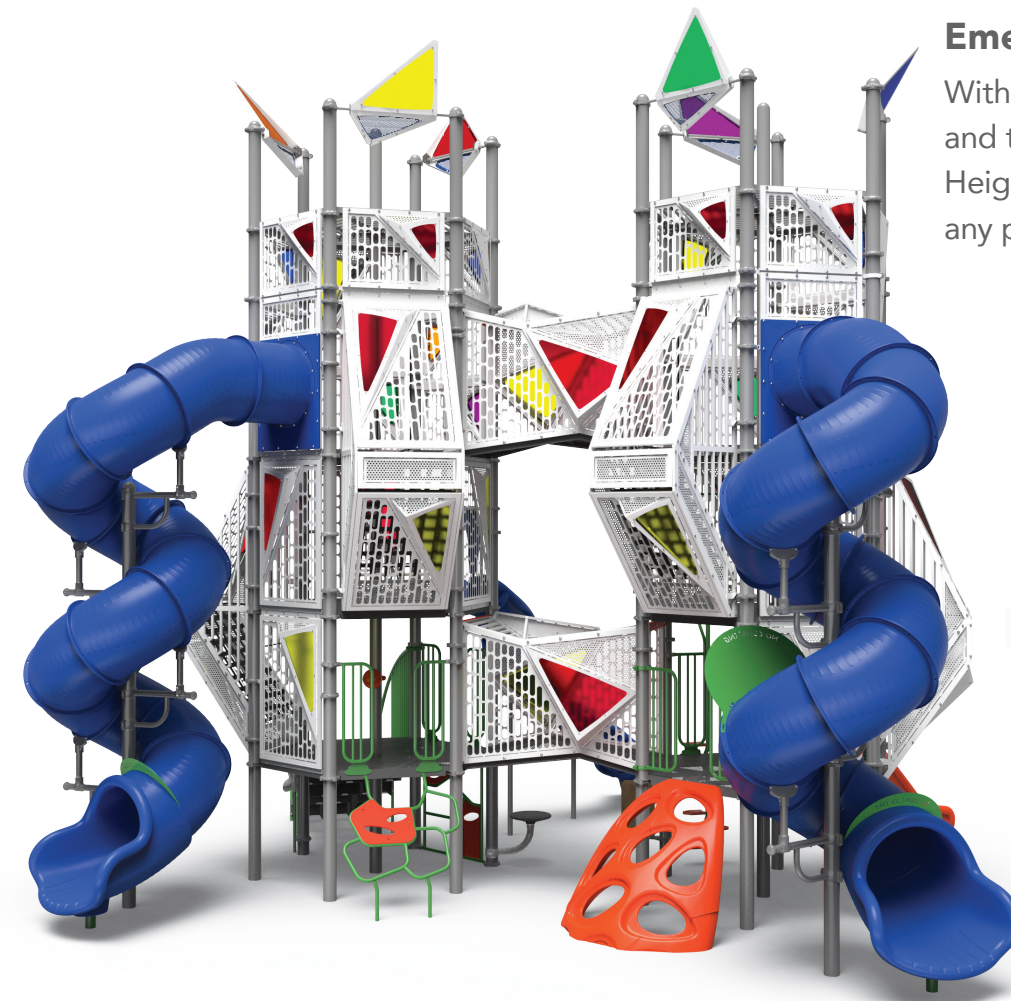

Violet Rain Maker

Make the soothing sound of rain while you're playing in the sky!

Rainbow Chimes

Watch how a rainbow of colors brings beautiful sounds of nature to your playground.

Hannah's Hideaway

With all of the fun and excitement of Sky Towers plus two slides, Hannah's Hideaway is a perfect playground adventure!

PRODUCT	ITEM	SPACE REQUIRED	SIZE	INSTALL HOURS	WEIGHT	FALL HEIGHT	EVENTS	USERS	ADA	ASTM F1487	CPSI PUB.325	CAN/CSA Z614	EN1176
Sky Towers® Hannah's Hideaway	500-2038	30' 4" x 39' 6" (9,24m x 12,04m)	18' 0" x 25' 3" x 26' 1" (5,49m x 7,7m x 7,95m)	130	11554 lbs (5240 kg)	8' 6" (2,59m)	20	53	•	•	•	+	

TAKE PLAY TO NEW HEIGHTS

Emerson Heights

With two Sky Towers structures and two huge slides, Emerson Heights is double the fun for any playground!

FEATURED ACTIVITIES

Scavenger Hunt

Find each pictured element hidden within the Sky Towers structure!