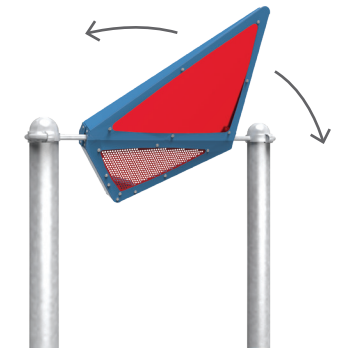

All play equipment must be installed over an appropriate impact absorbing surface that complies with ASTM or CSA standards. +CSA and EN compliant versions available. Playworld.com/SkyTowers

THE SKY IS THE LIMIT

Bring the magic of the sky to your playground with Sky Towers!

BUILDING BLOCKS

KaleidoBarrier

As kids climb higher, these panels ensure they stay safe, so there's no need to worry as you supervise from the ground. They also add a pop of color to your Sky Towers. Available in Playmakers® only.

Kinetic Topper

The sun and wind team up to bring life to these brightly colored decorative panels. You'll notice they move with the wind while catching and projecting rays of color throughout your Sky Towers structure. Available in Playmakers only.