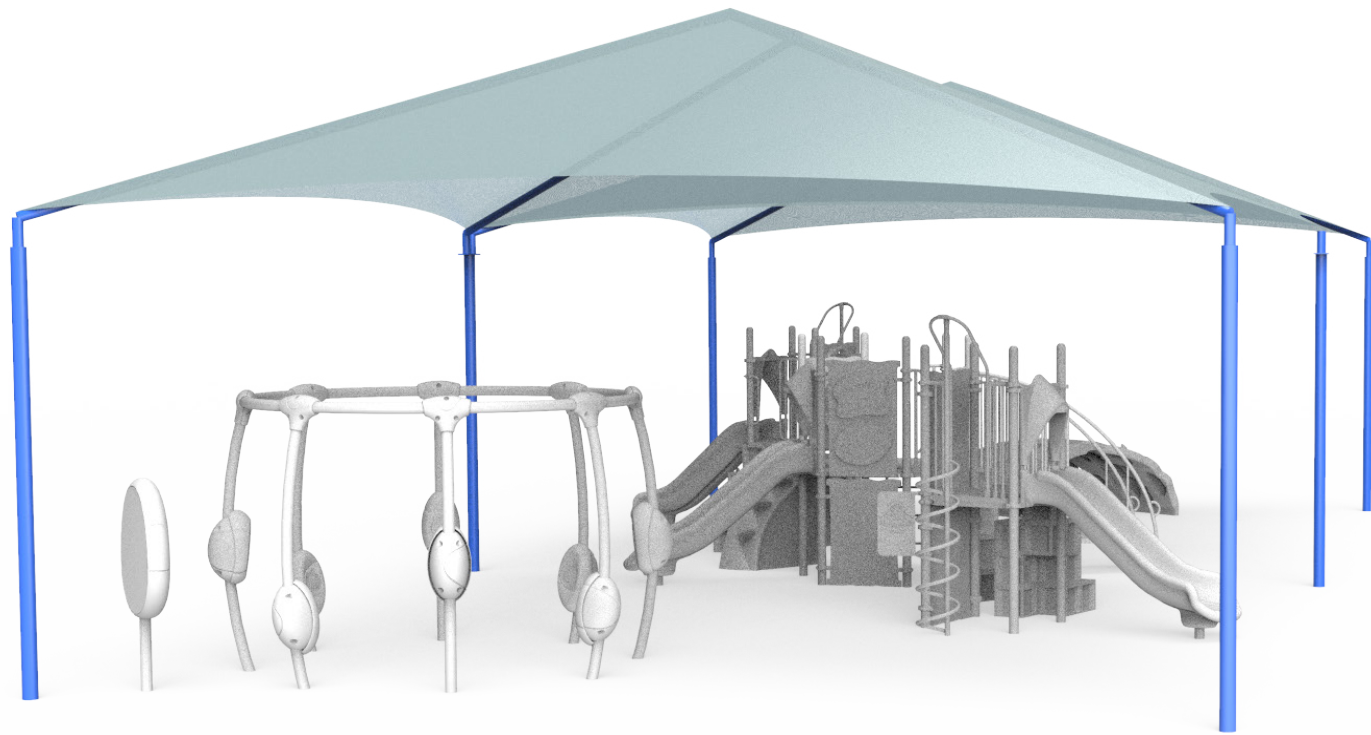

## Single Post Pyramid

- Small footprint solution
- Up to 260 sq. feet (24 sq. meters) of shade from a single column
- Ideal for shading benches/tables
- Quick release available
- Embedded or recessed base plate mounting

## Hip

- Commonly used to shade large play structures
- Features clean, straight lines
- Quick release available

## Hip Joined

- Shares steel posts to reduce columns and increase shade footprint
- Perfect for areas needing more extensive coverage
- Commonly used to shade large play structures
- Quick release available
- Embedded or recessed base plate mounting

## Mariner Pyramid

- Features distinctive overlapping fabric design for sophisticated aesthetic
- Provides same amount of shade as standard Hip and Pyramid structures
- Perfect for large play structures, outdoor dining, or seating
- Quick release available
- Embedded or recessed base plate mounting