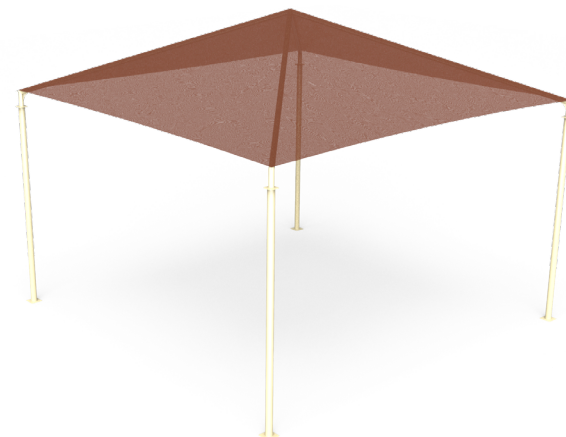

Entry Heights

8' (2,44m)
10' (3,05m)
12' (3,66m)