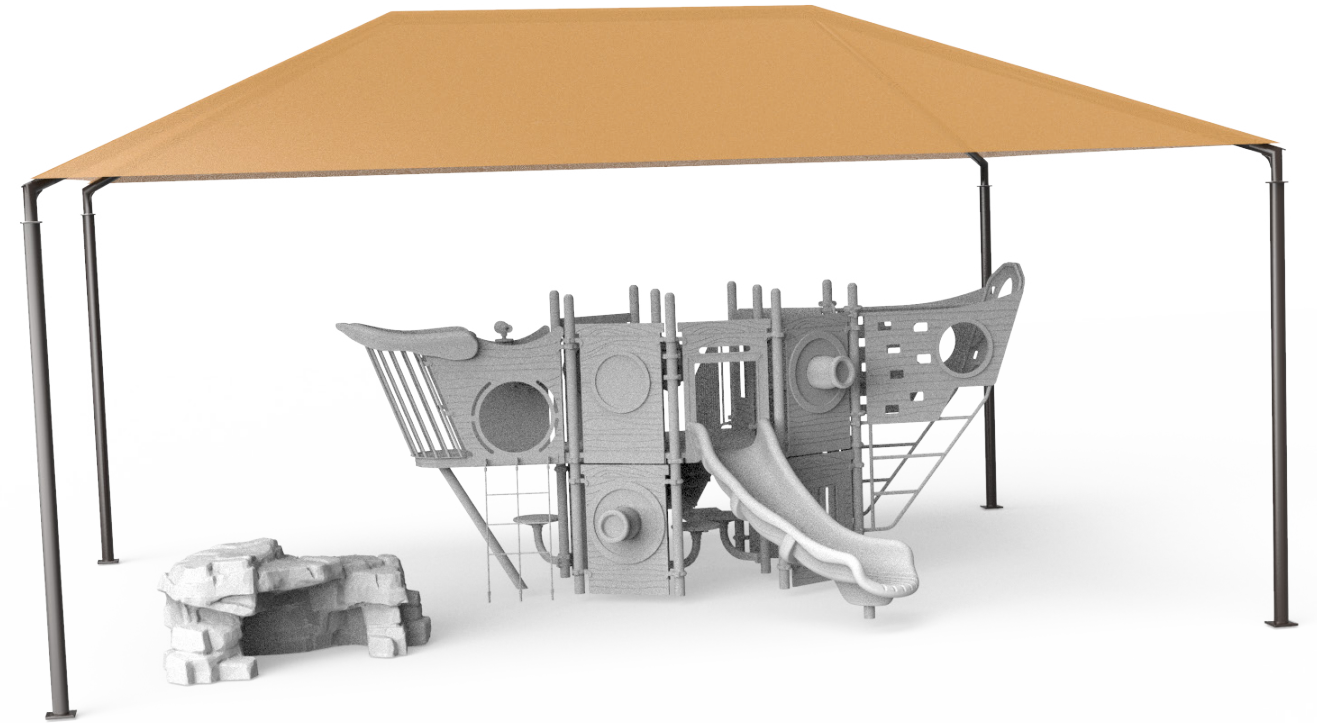

Entry Heights

8' (2,44m)
10' (3,05m)