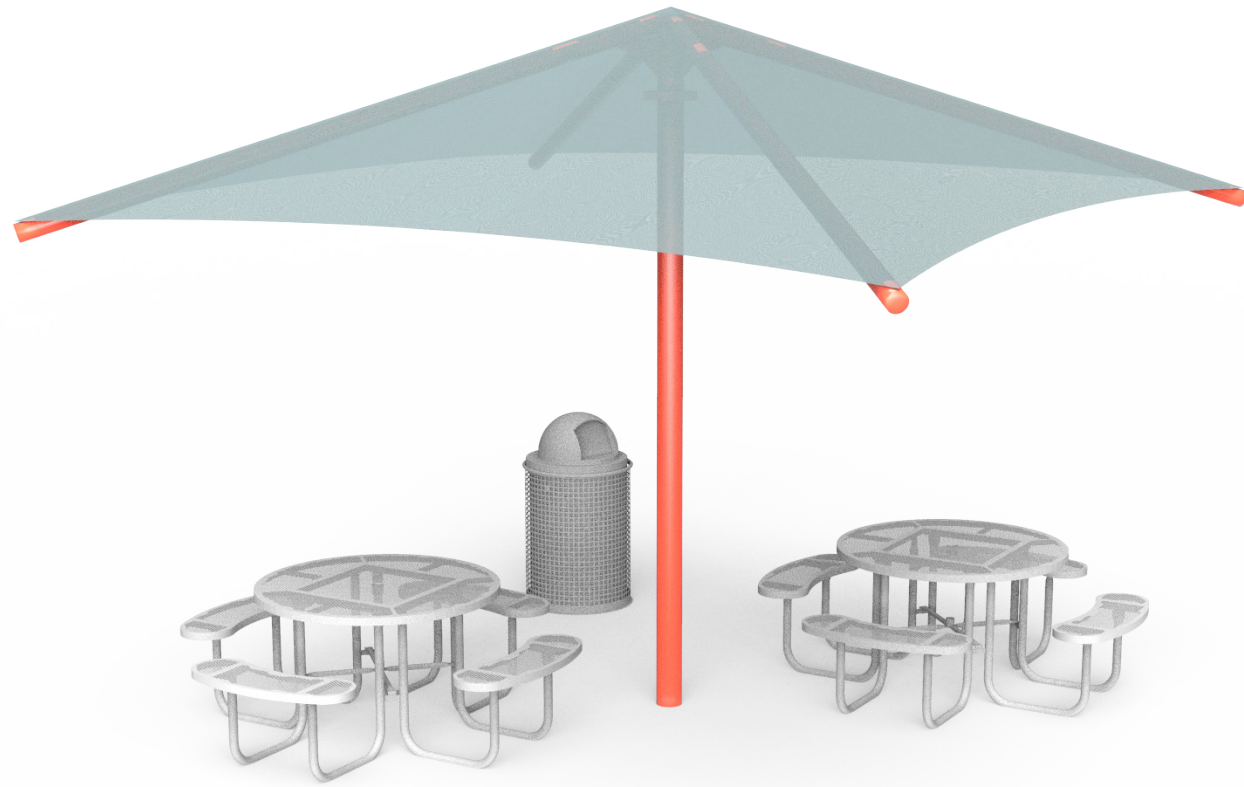

## Single Post Pyramid

- Small footprint solution
- Up to 260 sq. feet (24 sq. meters) of shade from a single column
- Ideal for shading benches/tables
- Quick release available
- Embedded or recessed base plate mounting

## Hip Joined

- Shares steel posts to reduce columns and increase shade footprint
- Perfect for areas needing more extensive coverage
- Commonly used to shade large play structures
- Quick release available
- Embedded or recessed base plate mounting

## Pyramid

- Four-post solution ideal for areas needing extensive coverage
- Features a square, peaked roofline
- Commonly used to shade large play structures
- Quick release available
- Embedded or recessed base plate mounting

## Mariner Pyramid

- Features distinctive overlapping fabric design for sophisticated aesthetic
- Provides same amount of shade as standard Hip and Pyramid structures
- Perfect for large play structures, outdoor dining, or seating
- Quick release available
- Embedded or recessed base plate mounting