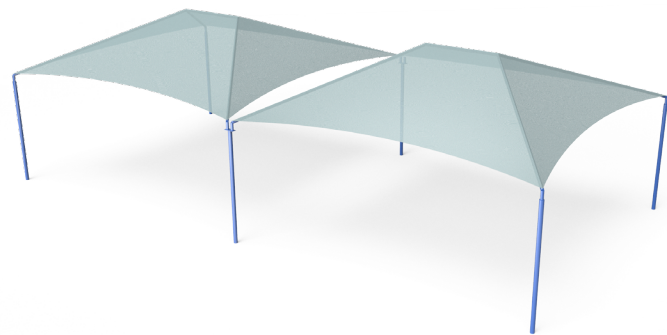

Entry Height

12' (3,66m)