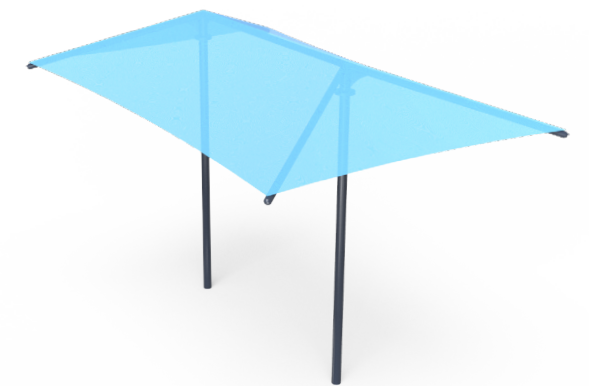

## Single Post Pyramid

- Small footprint solution
- Up to 260 sq. feet (24 sq. meters) of shade from a single column
- Ideal for shading benches/tables
- Quick release available
- Embedded or recessed base plate mounting

## Hip Joined

- Shares steel posts to reduce columns and increase shade footprint
- Perfect for areas needing more extensive coverage
- Commonly used to shade large play structures
- Quick release available
- Embedded or recessed base plate mounting

## Two-Post Hip

- Most cost-effective design
- Up to 308 sq. feet (29 sq. meters) of shade from two columns
- Quick release available
- Embedded or recessed base plate mounting

## Pyramid

- Four-post solution ideal for areas needing extensive coverage
- Features a square, peaked roofline
- Commonly used to shade large play structures
- Quick release available
- Embedded or recessed base plate mounting