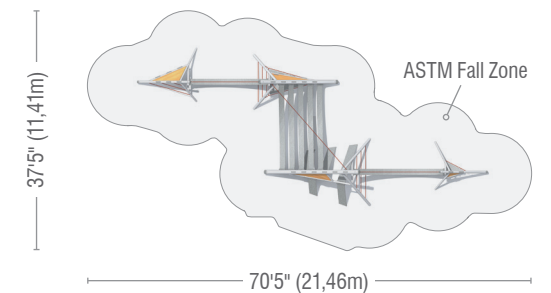

Laminated Bamboo Panels

Dense, laminated bamboo provides strength and moisture resistance with a warm, natural look. Engineered to endure the extremes of play and the elements, with a flexural strength of 12,800 PSI.