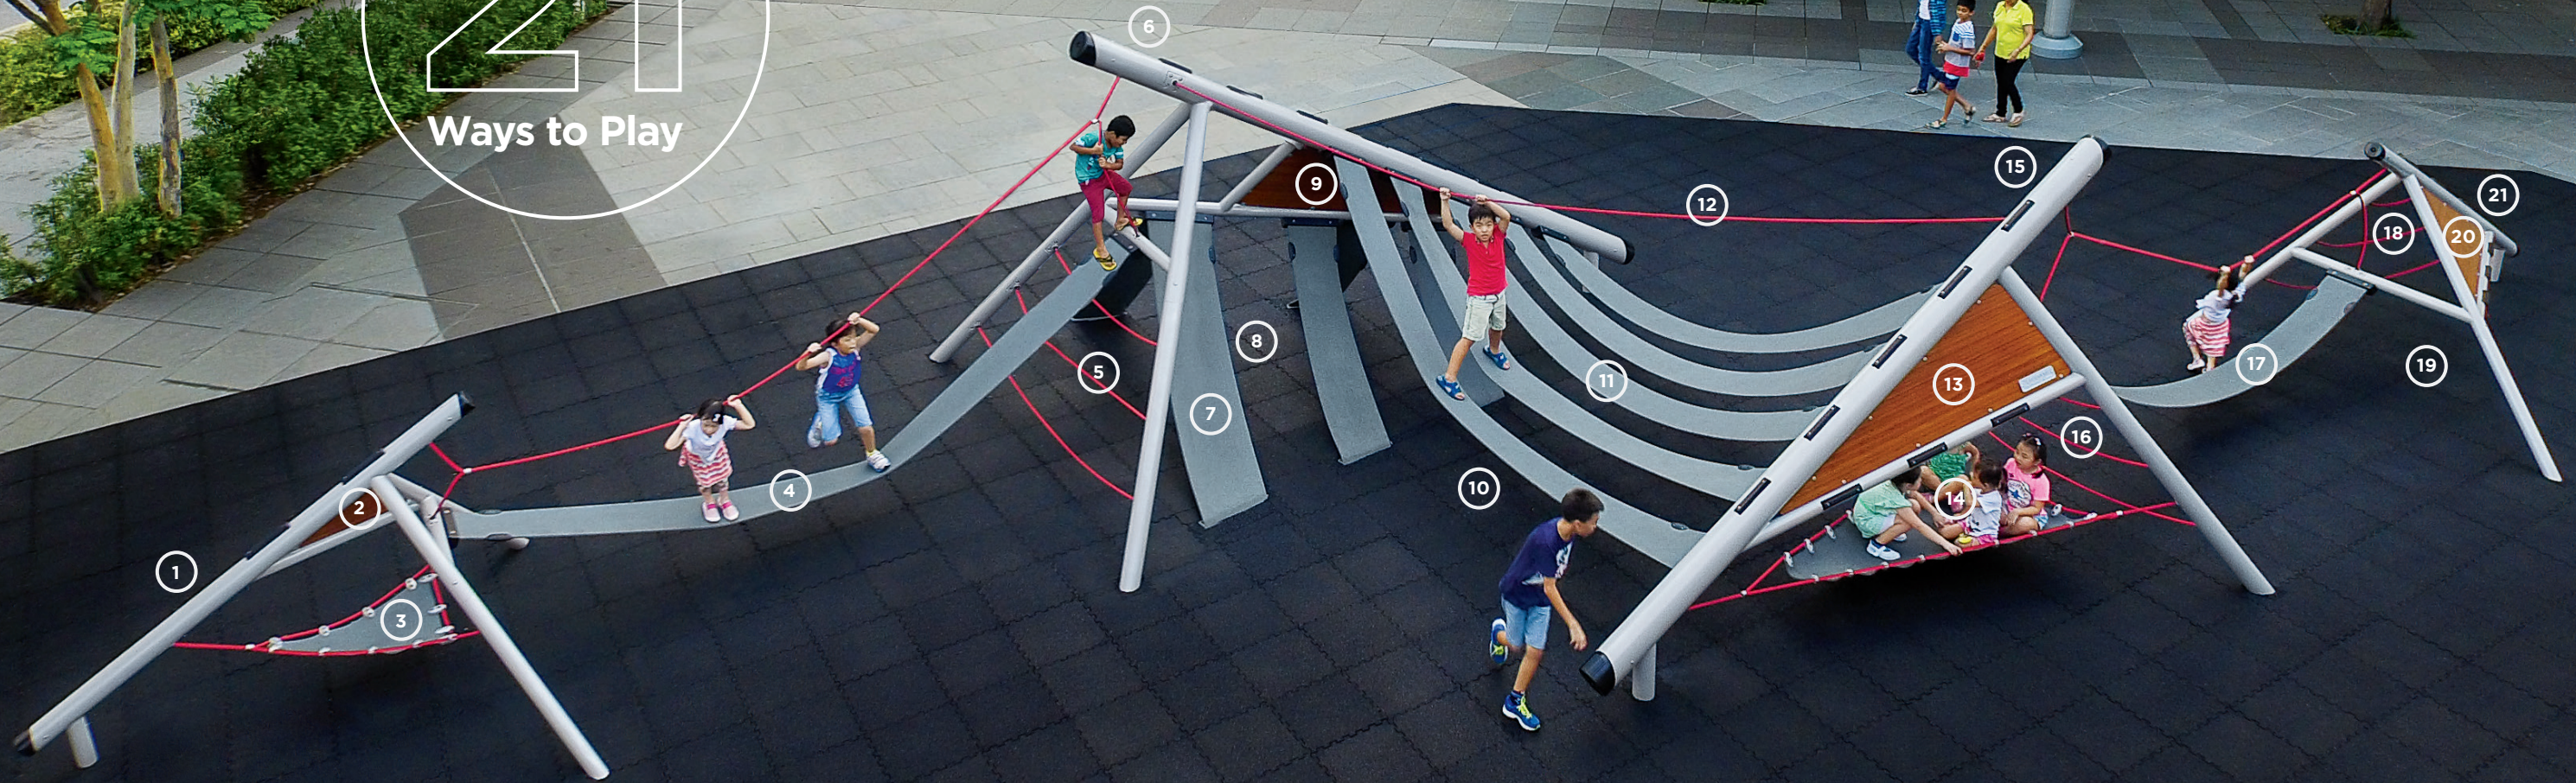

Craig Mellott
Sculptor/Designer

21

Ways to Play

Designed for a range of play experiences.
Across all challenge levels. For all ages.

1. **Small Slope** A fun balance challenge and an ideal training ground for the bigger slopes.
2. **Shelf** The perfect destination for perching and observing—but you have to climb your way there!
3. **Small Hammock** A cozy spot to take a break from the sun and the action, with the fun still in view.
4. **Slackline Challenge #1** The ultimate challenge. Reach new goals, try new stunts, and get creative!
5. **Lookout Climb** Master the ropes and discover a new route to Lookout Ridge and Slackline #1.
6. **Lookout Ridge** Climb to the top and plan your next adventure while taking in the view.
7. **Hill Run** Run or roll down the hill—then climb or run up to access Lookout Ridge and the slackline.
8. **Tent** A cozy hideaway to find some shade and plot your next adventure with friends.
9. **Cliff Wall** Challenge yourself to conquer the sheer wall, and access The Valley or Lookout Ridge.
10. **The Underpass** Area under The Valley. Explore the sheltered space and find a quiet place to play.
11. **The Valley** Central feature. Explore the slopes and balance, bounce or lounge on the dynamic terrain.