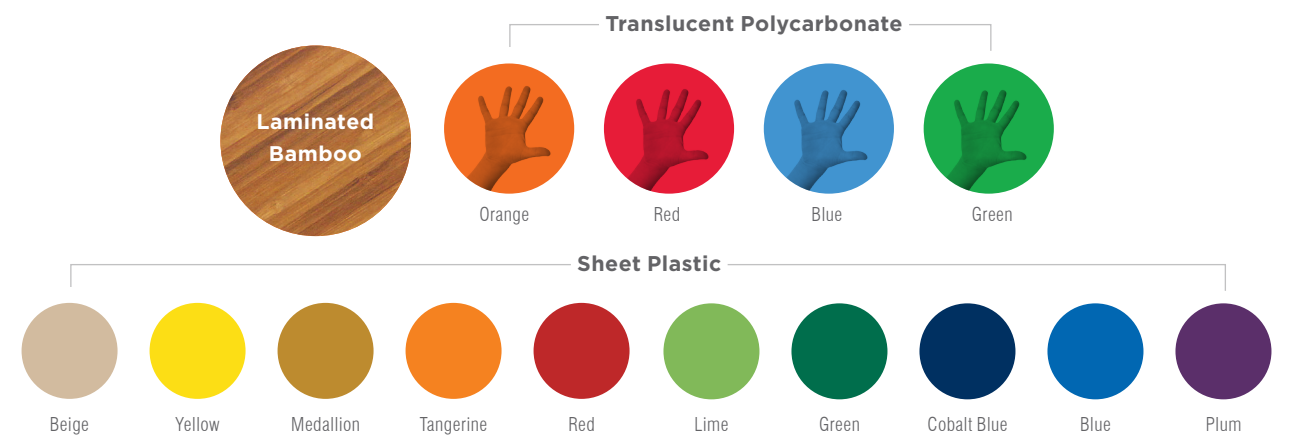

Panels

Your choice of panel material and color options.