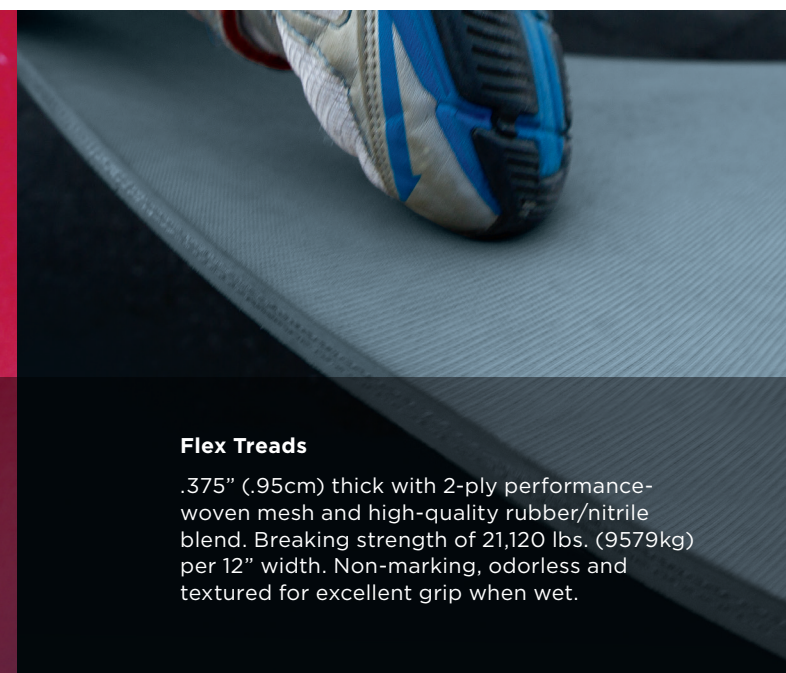

Flex Treads

.375" (.95cm) thick with 2-ply performance-woven mesh and high-quality rubber/nitrile blend. Breaking strength of 21,120 lbs. (9579kg) per 12" width. Non-marking, odorless and textured for excellent grip when wet.