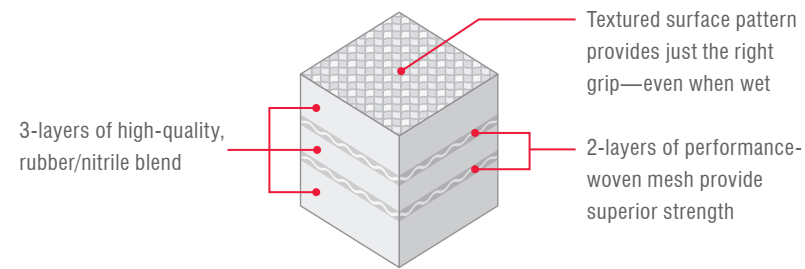

Flex Treads: industrial-strength playability.

Innovative design calls for innovative materials. Flex treads feature industrial-grade construction, custom-formulated for the ideal balance of flexibility and durability. The result is a dynamic play experience that's different (and fun) every time.

- Extremely strong, yet flexible
- Textured for sure grip, even when wet
- Light gray color stays cooler in the hot sun
- Non-marking and odorless

Frame

Standard orders include a single color choice for frame. To mix and match, contact us about a custom order.