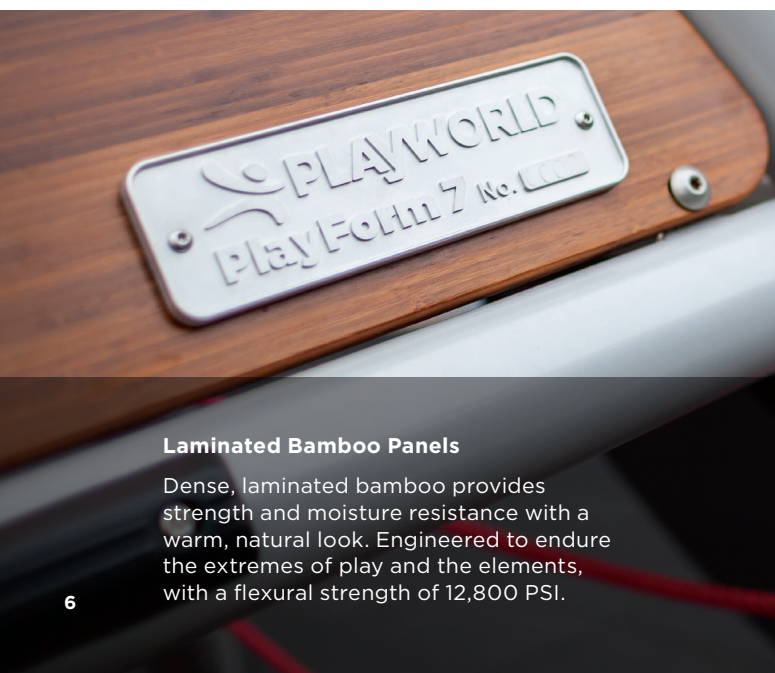

Laminated Bamboo Panels

Dense, laminated bamboo provides strength and moisture resistance with a warm, natural look. Engineered to endure the extremes of play and the elements, with a flexural strength of 12,800 PSI.