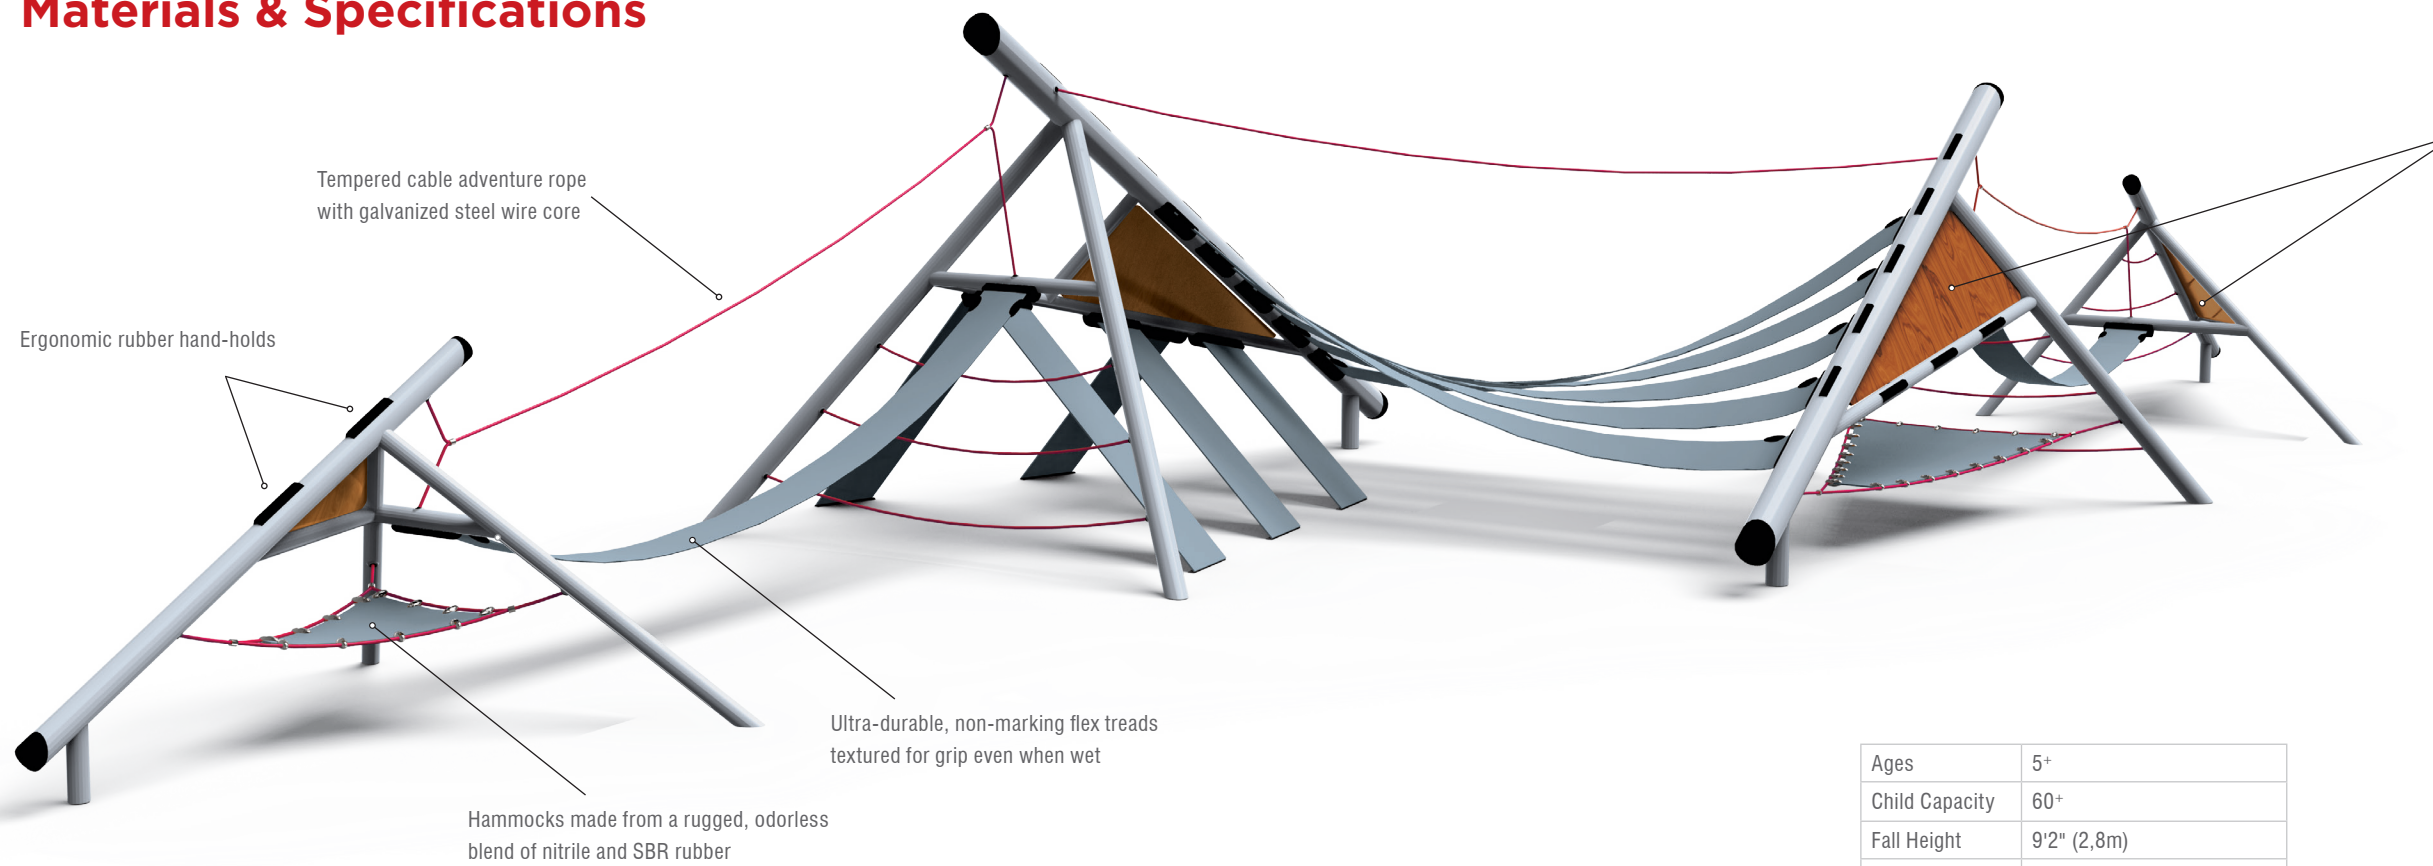

Materials & Specifications

Impact-resistant panels available in laminated bamboo (shown), translucent polycarbonate, or sheet plastic