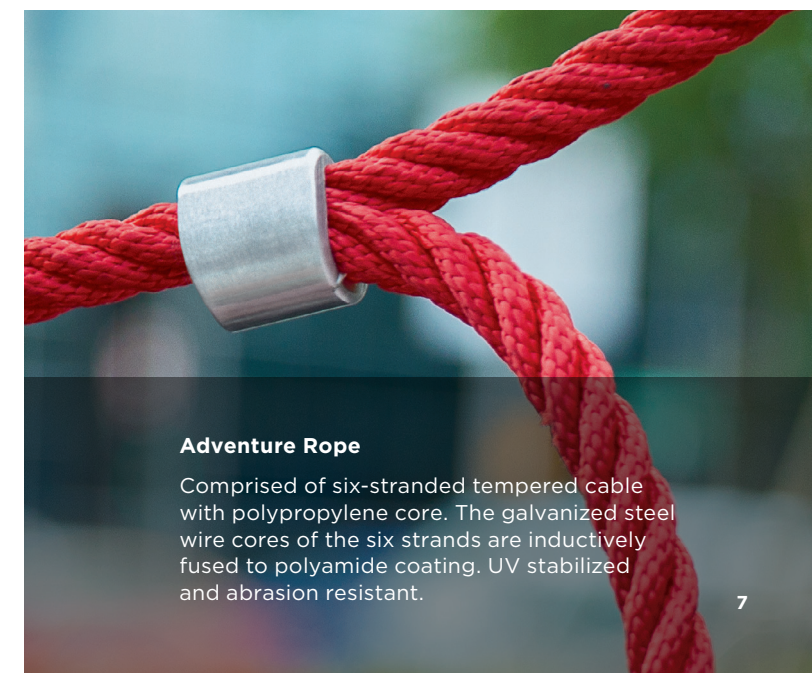

Adventure Rope

Comprised of six-stranded tempered cable with polypropylene core. The galvanized steel wire cores of the six strands are inductively fused to polyamide coating. UV stabilized and abrasion resistant.