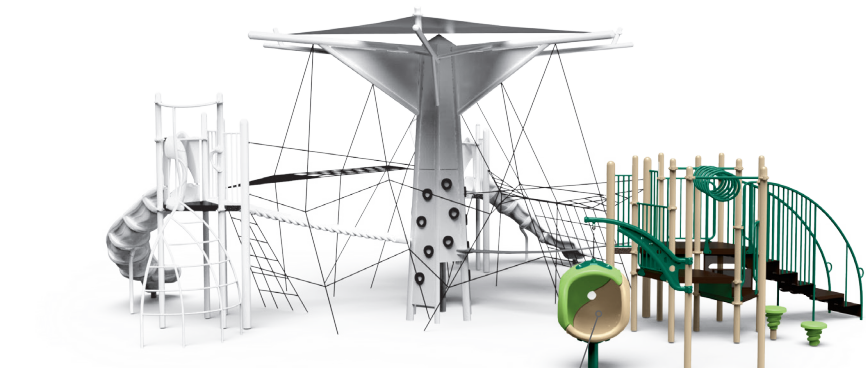

Idea 4
Featuring Cozy Cocoon™

To create your own Branch Out playground, contact your Playworld representative.