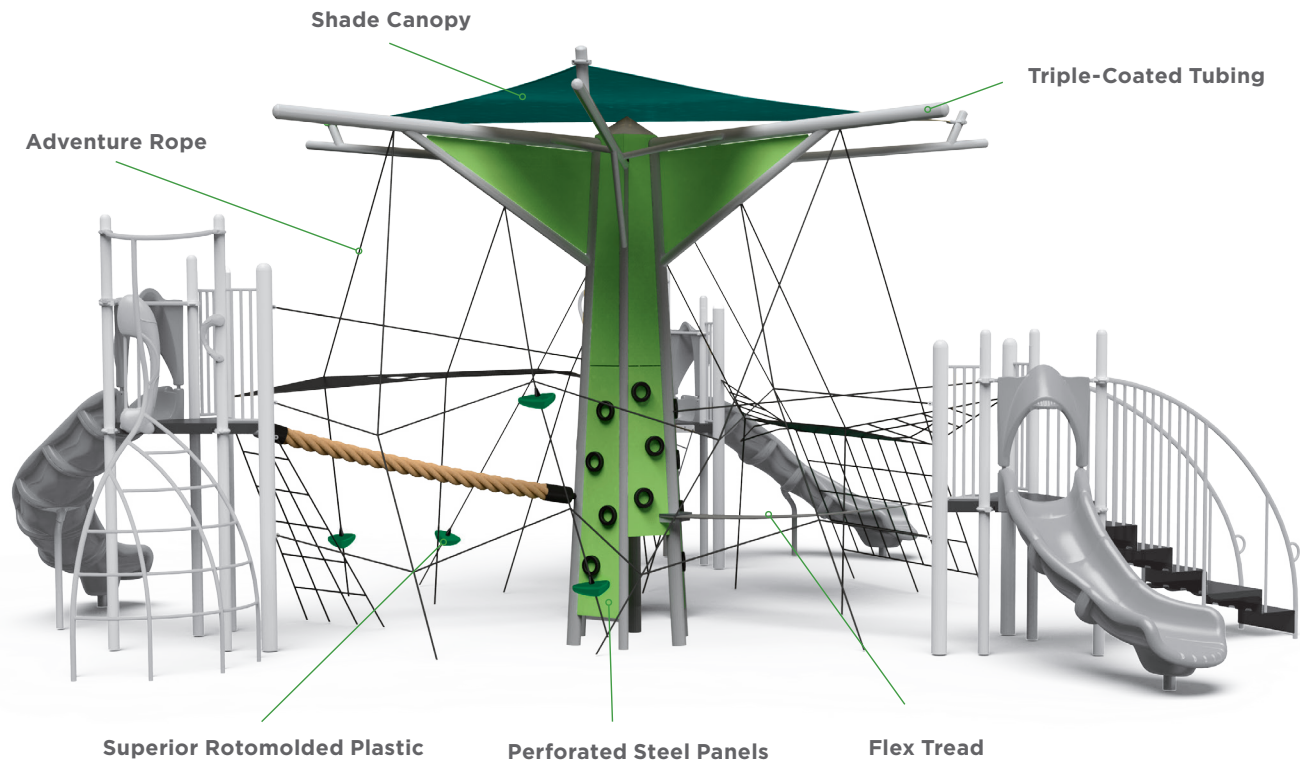

Built to stand strong

with first-quality materials and rugged engineering.

Triple-Coated Tubing

High-strength, cold-formed steel gets a hot-dipped zinc layer inside and out, a chromate conversion coating to prevent oxidation, and a clear polymer varnish for application of powder coating colors.