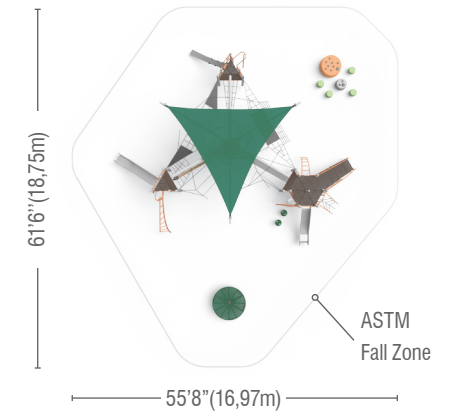

### Flex Tread

.375" (.95cm) thick with 2-ply performance-woven mesh and high-quality rubber/nitrile blend. Breaking strength of 21,120 lbs. (9579kg) per 12" width. Non-marking, odorless and textured for excellent grip when wet.

**Urban Roots 350-1620**

Ages	5-12
Child Capacity	85
Fall Height	7' 0" (2,13m)
Play Events	28
Weight	6,595 lbs (2991 kg)
Install Hours	226.25
Certifications	ADA, ASTM, CPSC

**Neverland** combines organic themes and whimsical forms to provide rich imagination, social and physical play.