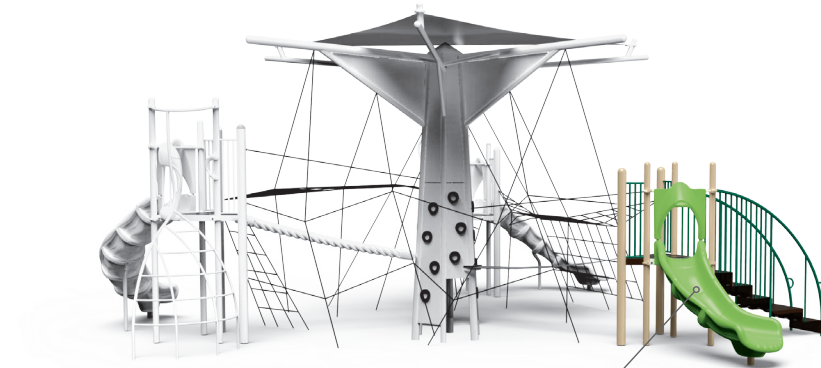

## How will you Branch Out?

Whether you're designing it—or playing on it—the options are almost limitless.

**Idea 1**  
Featuring the Wildwood Climber

### At 4', 5' and 6', each deck is an opportunity.

Branch Out is designed to integrate with three post-and-platform decks at heights of 4' (1,22m), 5' (1,52m) and 6' (1,83m). These decks are the “branch off point” for your playground design because Branch Out connects with most Challengers® and Playmakers® post and platform components.

\*The configurations on this spread are for inspiration only. A final Branch Out configured playground will vary based on final components chosen—your selected components will impact space required and weight.