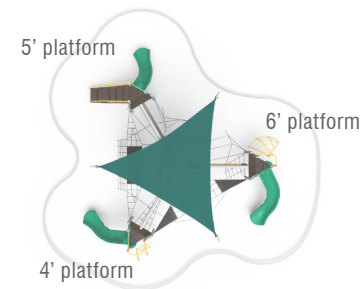

## How will you Branch Out?

Whether you're designing it—or playing on it—the options are almost limitless.

**Idea 1**  
Featuring the Wildwood Climber

### At 4', 5' and 6', each deck is an opportunity.

Branch Out is designed to integrate with three post-and-platform decks at heights of 4' (1,22m), 5' (1,52m) and 6' (1,83m). These decks are the “branch off point” for your playground design because Branch Out connects with most Challengers® and Playmakers® post and platform components.

\*The configurations on this spread are for inspiration only. A final Branch Out configured playground will vary based on final components chosen—your selected components will impact space required and weight.