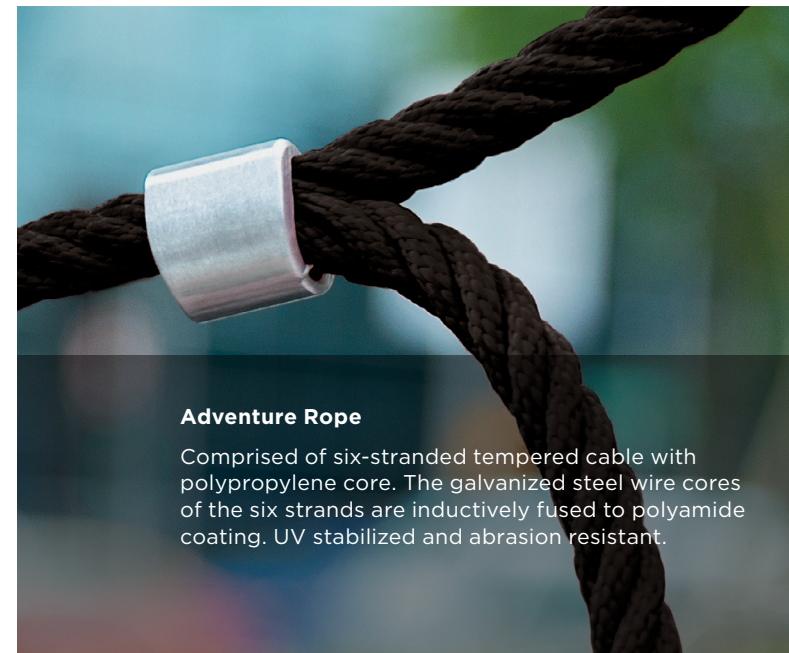

### Triple-Coated Tubing

High-strength, cold-formed steel gets a hot-dipped zinc layer inside and out, a chromate conversion coating to prevent oxidation, and a clear polymer varnish for application of powder coating colors.

### Adventure Rope

Comprised of six-stranded tempered cable with polypropylene core. The galvanized steel wire cores of the six strands are inductively fused to polyamide coating. UV stabilized and abrasion resistant.