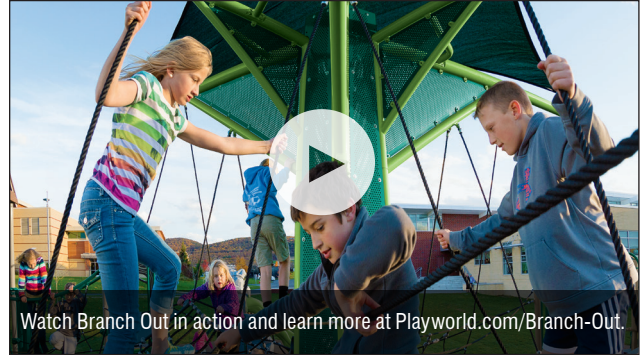

Your authorized Playworld representative is:

1000 Buffalo Road, Lewisburg, PA 17837-9795 USA

Toll-free: 800.233.8404 Phone: +1.570.522.9800

Playworld.com

© 2016 Playworld Systems, Inc. All rights reserved.

Watch Branch Out in action and learn more at Playworld.com/Branch-Out.