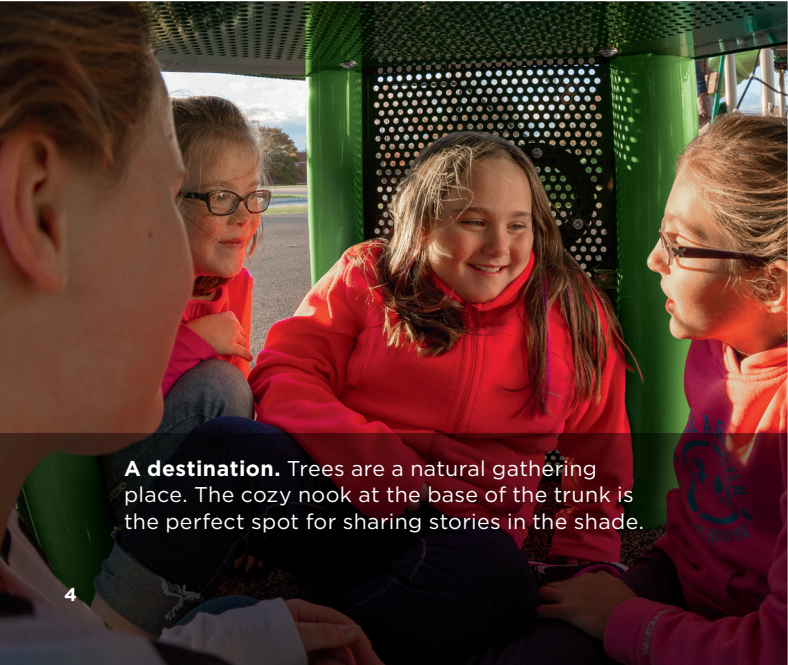

**Gabriela Diego**  
Designer

Enhance the flow and appeal of your post-and-platform playground with engaging tree play.

**A focal point.** With unexpected scale and appearance, Branch Out attracts attention and investigation. Its multitude of play options and open layout provide physical, intellectual and social play opportunities. And its integrated functionality complements surrounding playground equipment rather than competing with it.

**A destination.** Trees are a natural gathering place. The cozy nook at the base of the trunk is the perfect spot for sharing stories in the shade.

**An invitation.** Low access points and perches reach down to beginner climbers, inviting them to engage and explore.