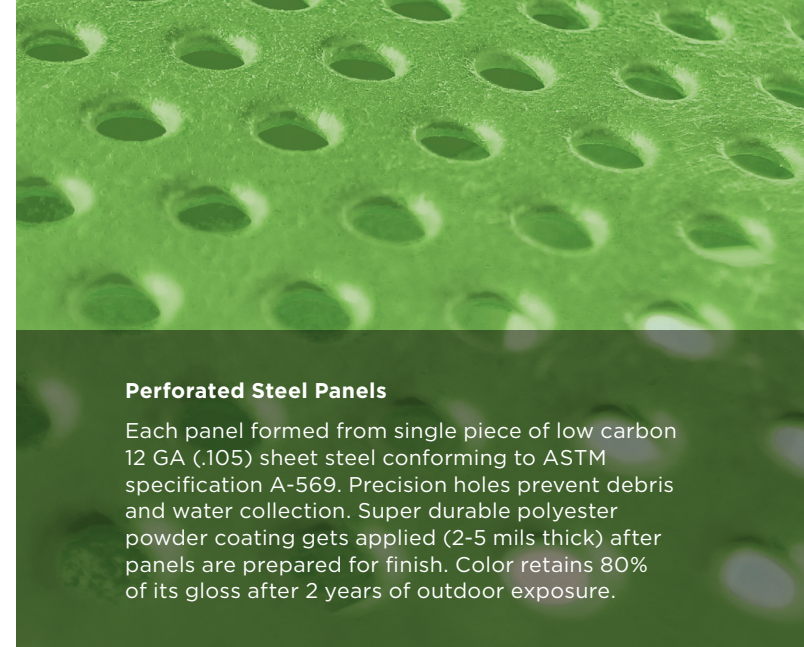

### Triple-Coated Tubing

High-strength, cold-formed steel gets a hot-dipped zinc layer inside and out, a chromate conversion coating to prevent oxidation, and a clear polymer varnish for application of powder coating colors.