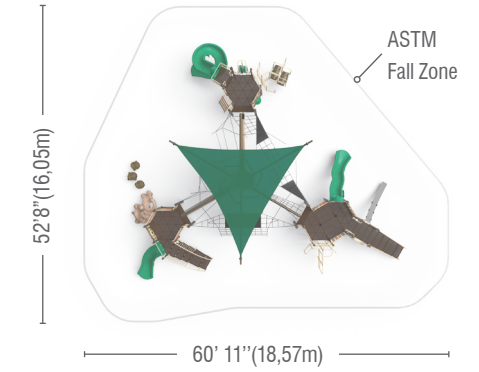

**Urban Roots 350-1620**

Ages	5-12
Child Capacity	85
Fall Height	7' 0" (2,13m)
Play Events	28
Weight	6,595 lbs (2991 kg)
Install Hours	226.25
Certifications	ADA, ASTM, CPSC

**Neverland** combines organic themes and whimsical forms to provide rich imagination, social and physical play.

**Neverland 350-1622**

Ages	5-12
Child Capacity	119
Fall Height	9' 0" (2,74m)
Play Events	32
Weight	8,896 lbs (4035 kg)
Install Hours	260
Certifications	ADA, ASTM, CPSC, CAN/CSA

### At 4', 5' and 6', each deck is an opportunity.

Branch Out is designed to integrate with three post-and-platform decks at heights of 4' (1,22m), 5' (1,52m) and 6' (1,83m). These decks are the “branch off point” for your playground design because Branch Out connects with most Challengers® and Playmakers® post and platform components.