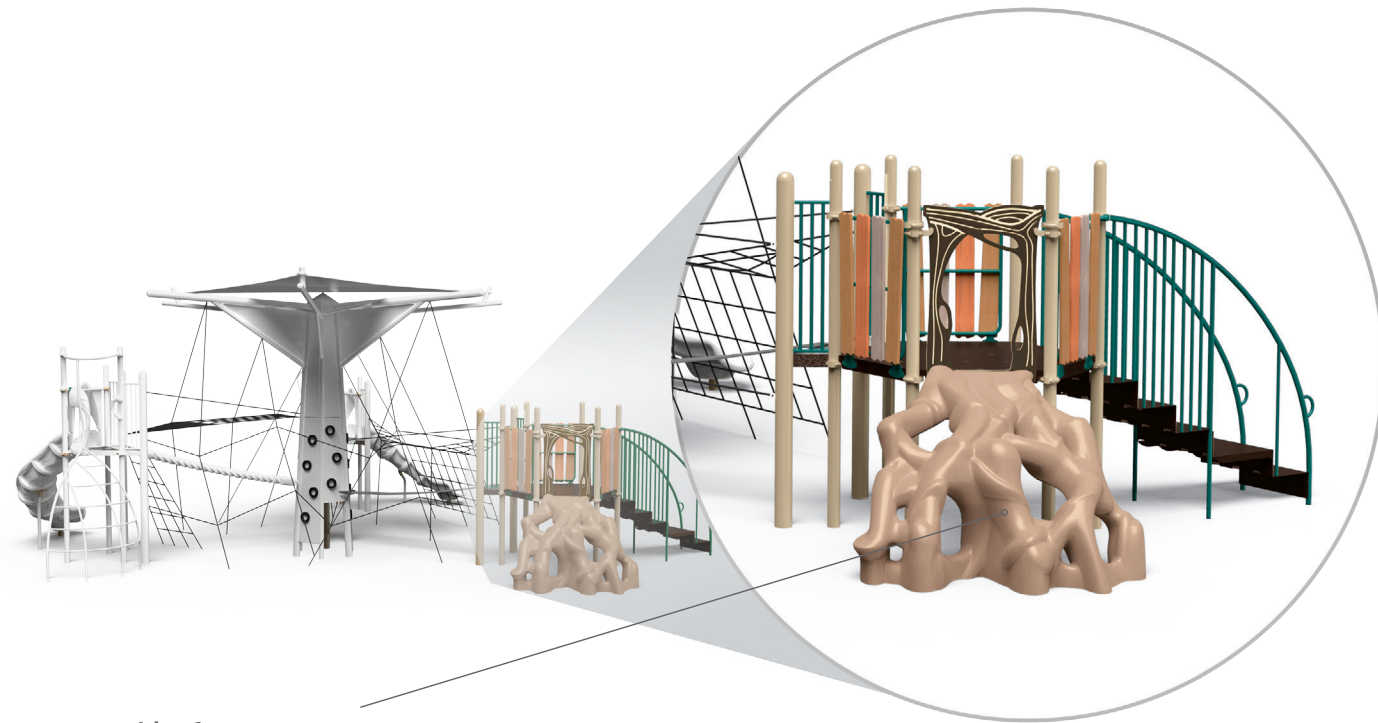

**Urban Roots 350-1620**

Ages	5-12
Child Capacity	85
Fall Height	7' 0" (2,13m)
Play Events	28
Weight	6,595 lbs (2991 kg)
Install Hours	226.25
Certifications	ADA, ASTM, CPSC

**Neverland** combines organic themes and whimsical forms to provide rich imagination, social and physical play.

**Neverland 350-1622**

Ages	5-12
Child Capacity	119
Fall Height	9' 0" (2,74m)
Play Events	32
Weight	8,896 lbs (4035 kg)
Install Hours	260
Certifications	ADA, ASTM, CPSC, CAN/CSA

## How will you Branch Out?

Whether you're designing it—or playing on it—the options are almost limitless.

**Idea 1**  
Featuring the Wildwood Climber

### At 4', 5' and 6', each deck is an opportunity.

Branch Out is designed to integrate with three post-and-platform decks at heights of 4' (1,22m), 5' (1,52m) and 6' (1,83m). These decks are the “branch off point” for your playground design because Branch Out connects with most Challengers® and Playmakers® post and platform components.